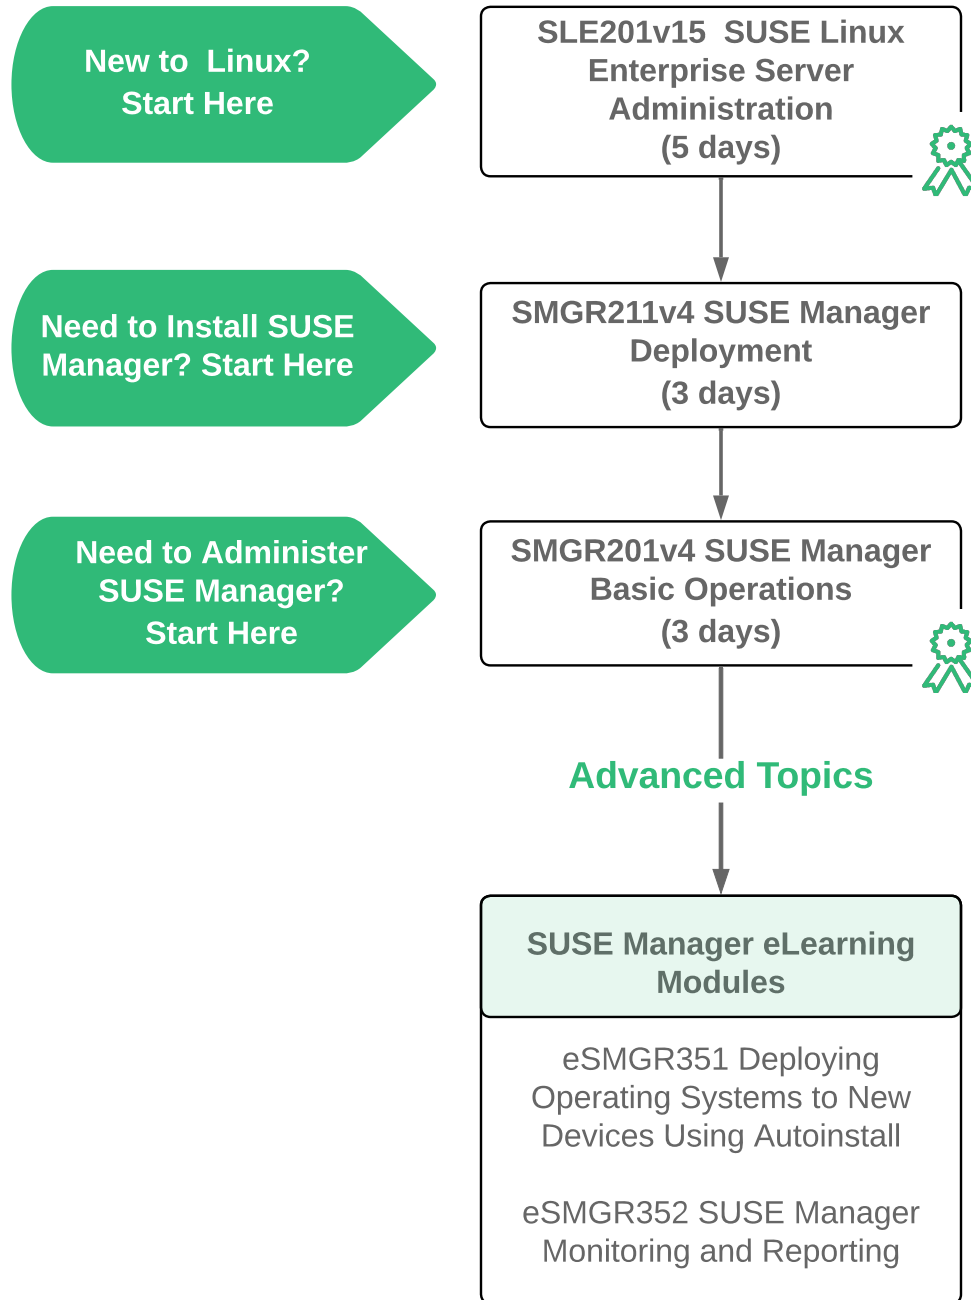

SUSE Manager v4 Learning Path

Certification Exam Available:
See <https://www.suse.com/training/exam/> for details.