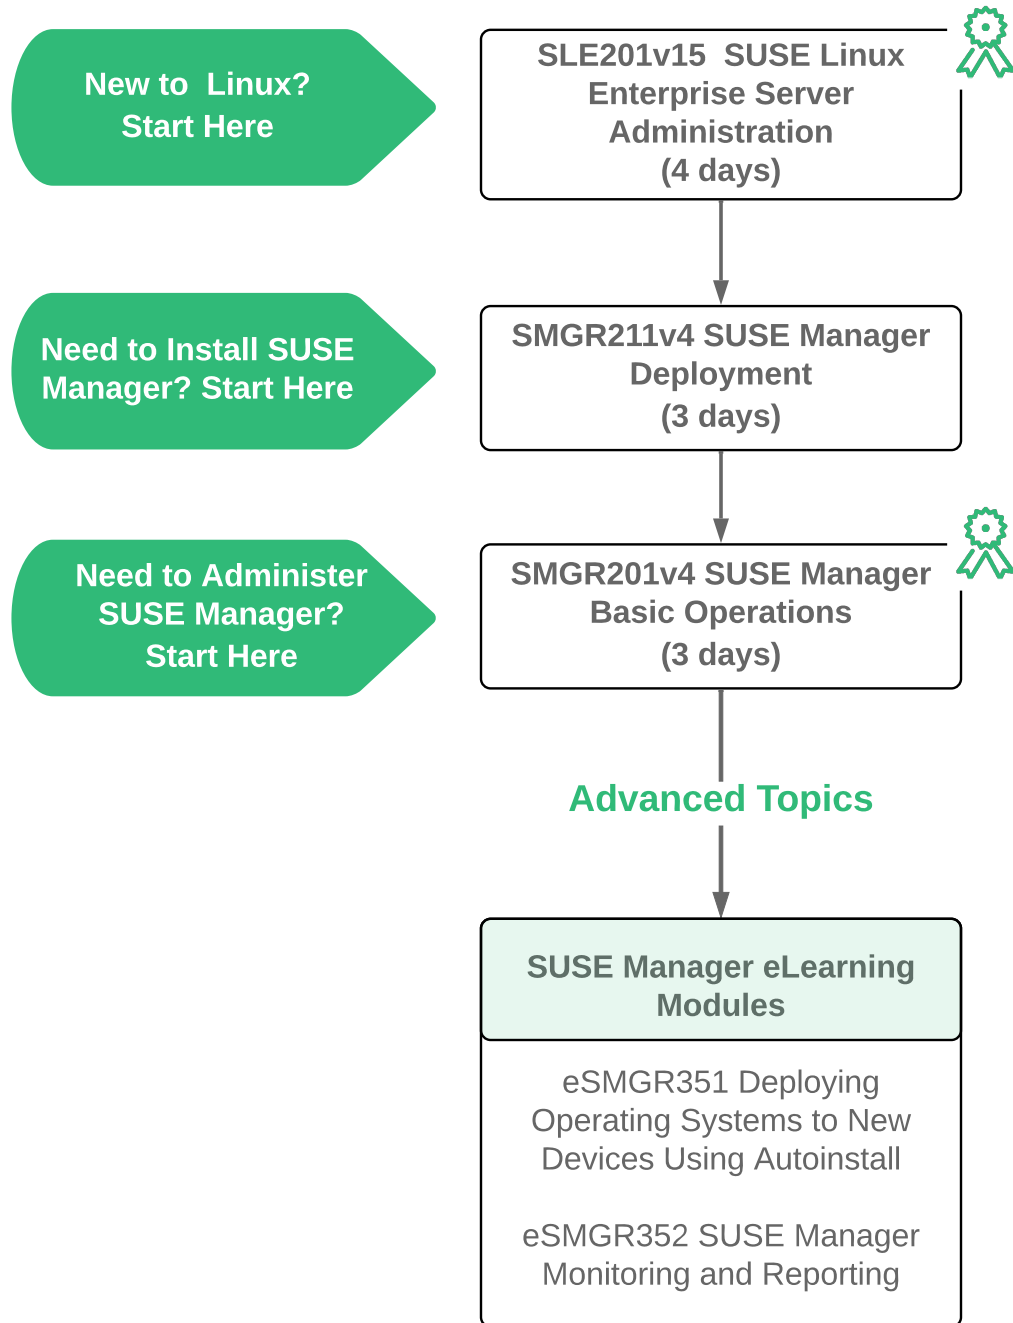

SUSE Manager v4 Learning Path

Certification Exam Available:
See <https://training.suse.com/certification>
for details.