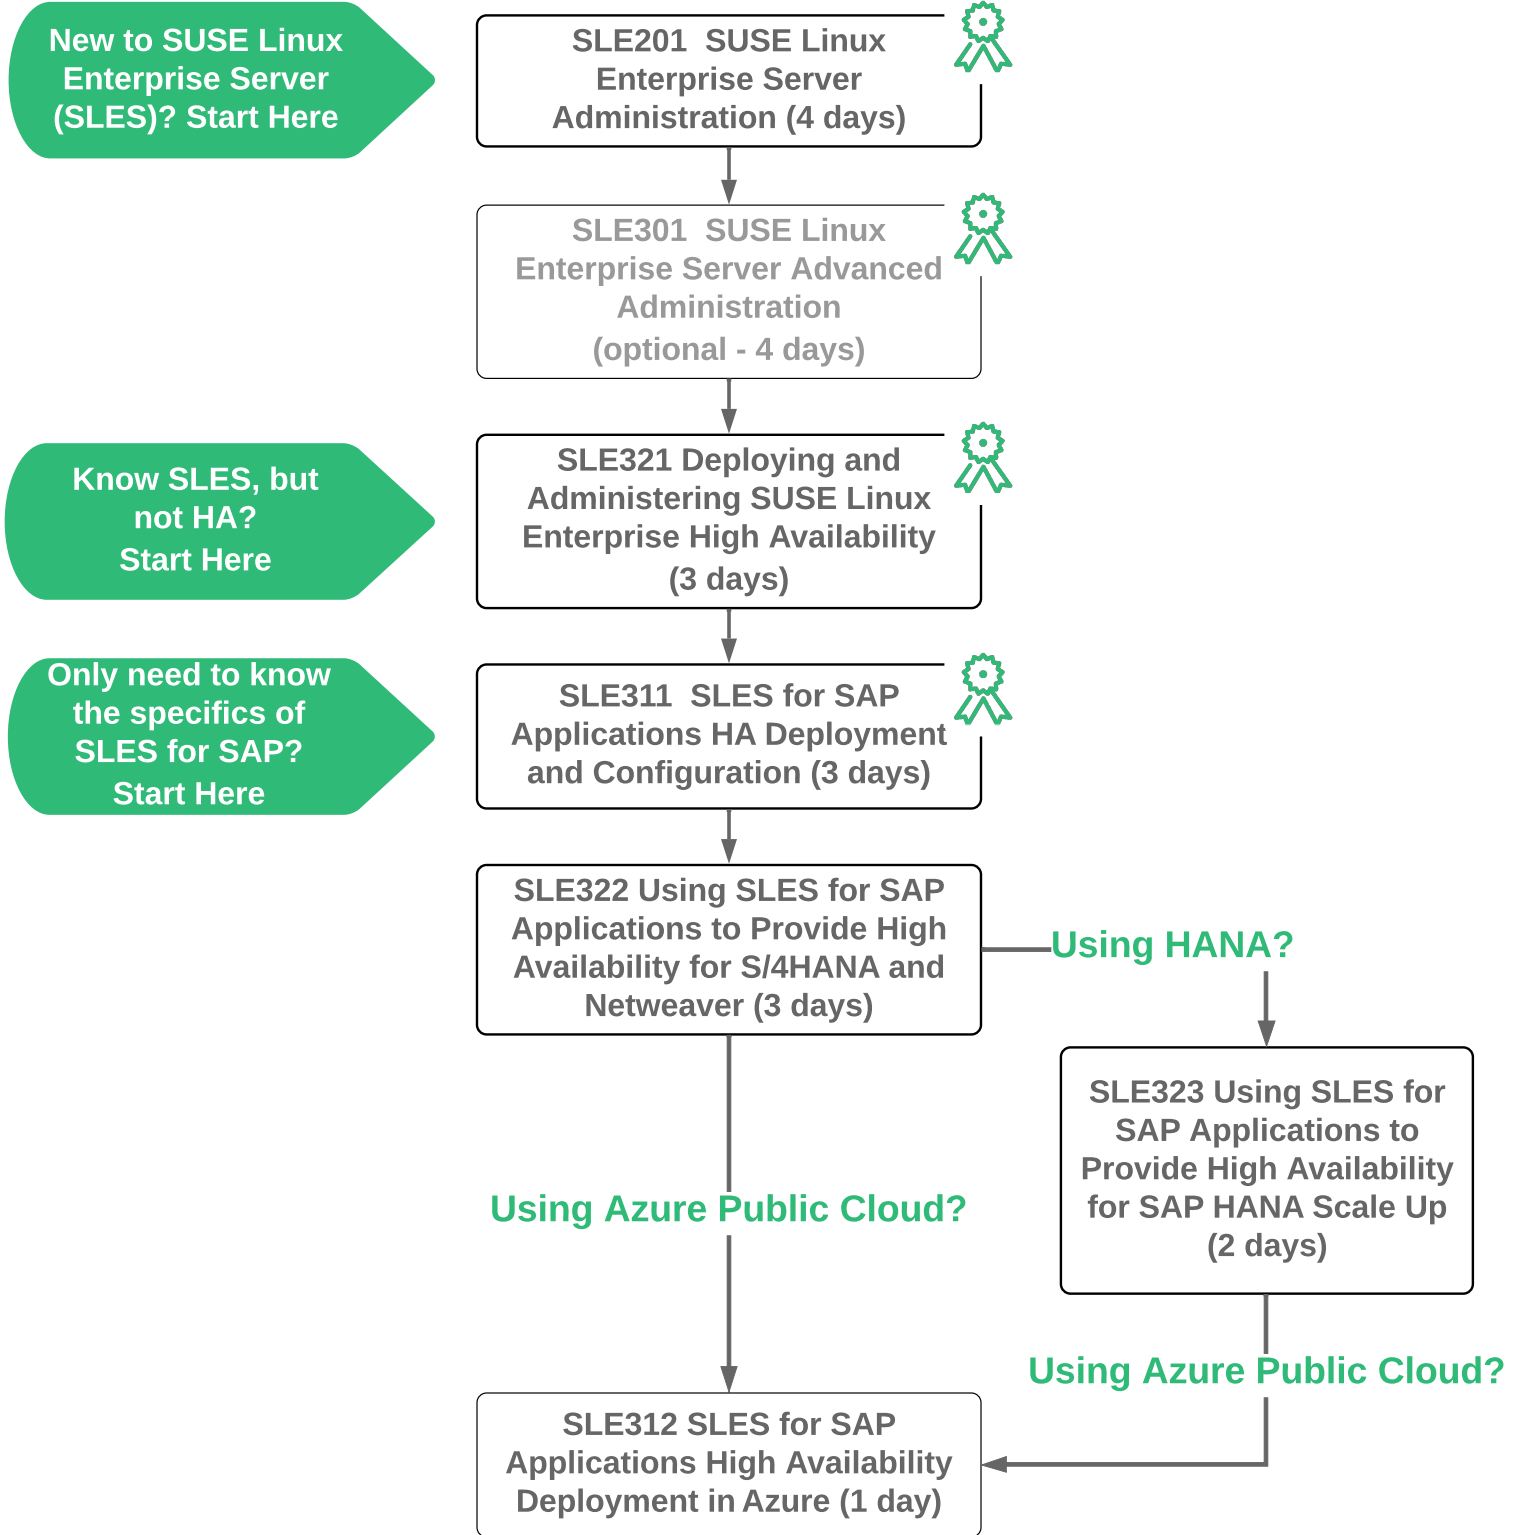

SUSE Linux Enterprise Server for SAP Applications Learning Path

Certification Exam Available:
See <https://training.suse.com/certification> for details.